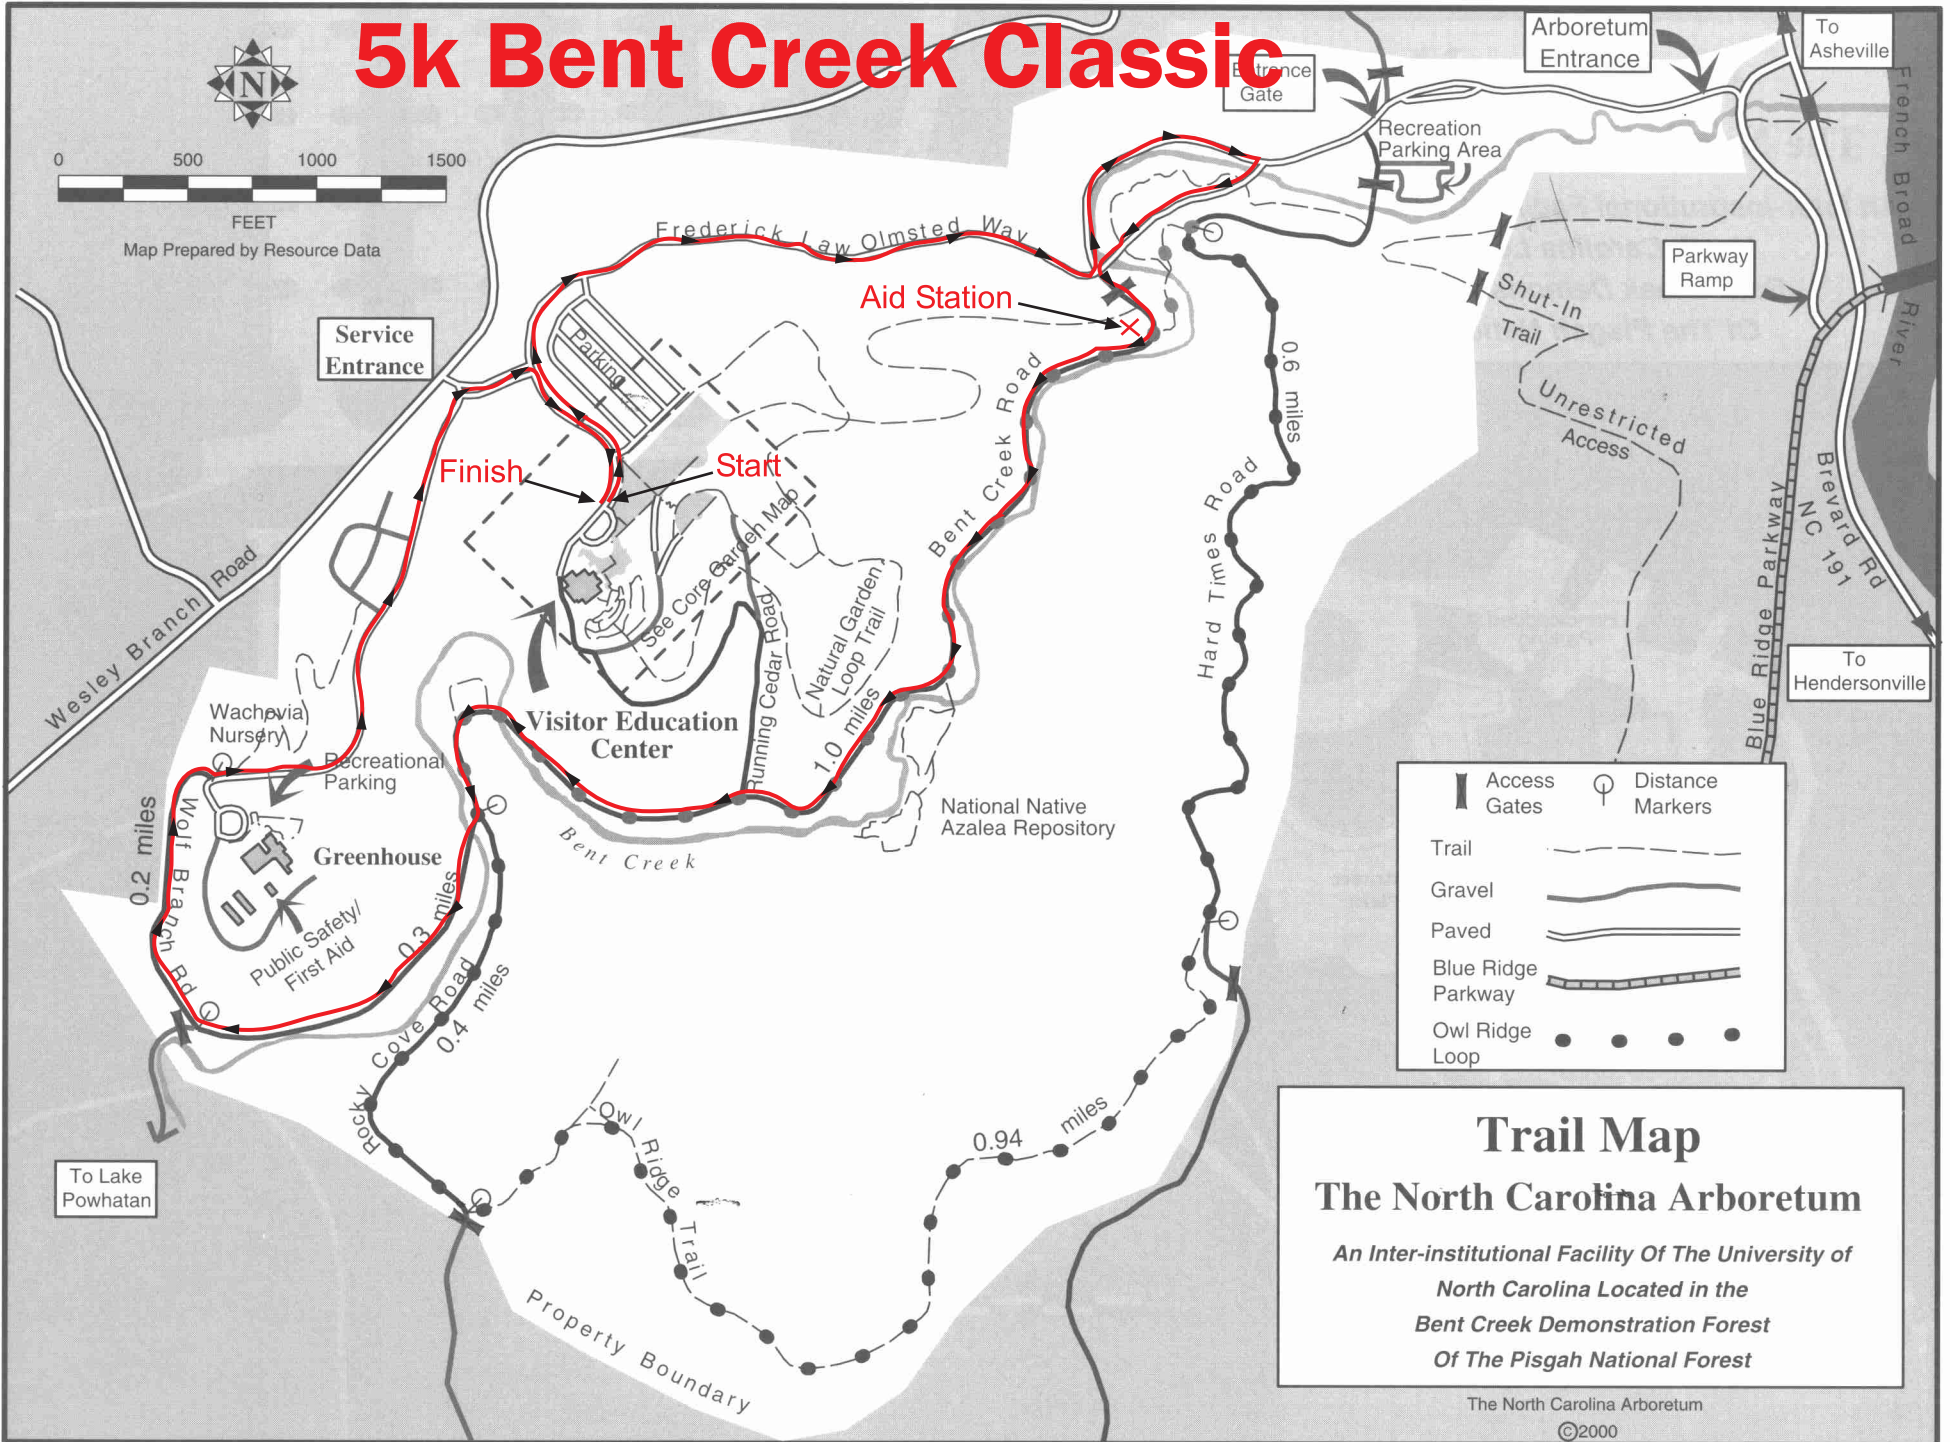

10k Howling on the Owl

Map Prepared by Resource Data

	Access Gates		Distance Markers
	Trail		Gravel
	Paved		Blue Ridge Parkway
	Owl Ridge Loop		

Trail Map
The North Carolina Arboretum
An Inter-institutional Facility Of The University of North Carolina Located in the Bent Creek Demonstration Forest Of The Pisgah National Forest

5k Bent Creek Classic

0 500 1000 1500

FEET

Map Prepared by Resource Data

Service Entrance

Finish

Start

Aid Station

Visitor Education Center

Greenhouse

Public Safety/ First Aid

To Lake Powhatan

0.2 miles

0.3 miles

0.4 miles

Bent Creek