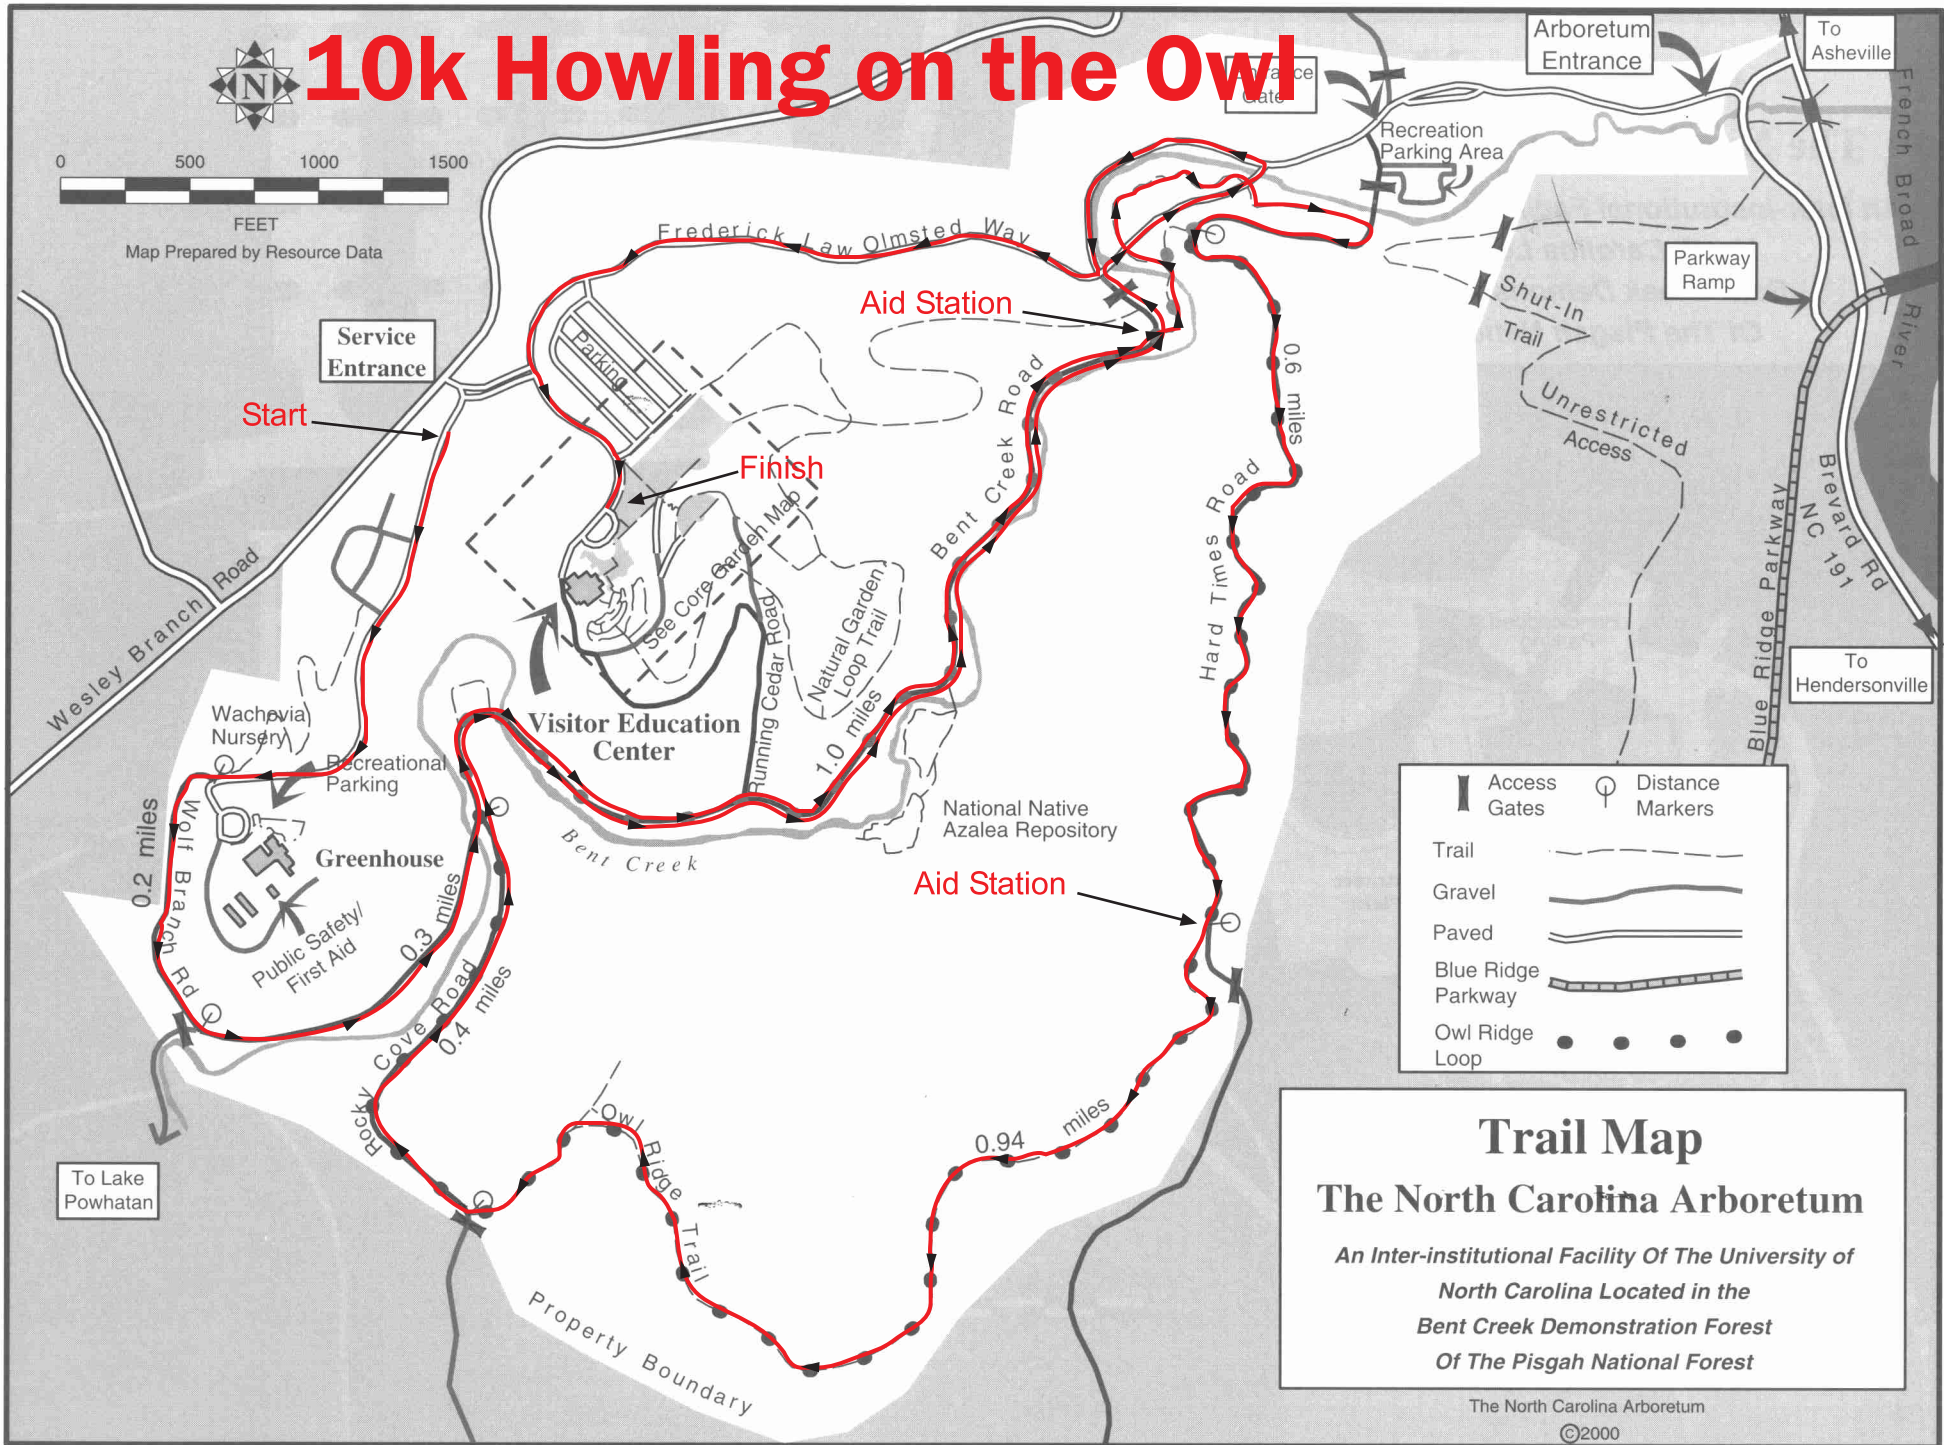

10k Howling on the Owl

Map Prepared by Resource Data

	Access Gates		Distance Markers
	Trail		Gravel
	Paved		Blue Ridge Parkway
	Owl Ridge Loop		

Trail Map
The North Carolina Arboretum
An Inter-institutional Facility Of The University of North Carolina Located in the Bent Creek Demonstration Forest Of The Pisgah National Forest

5k Bent Creek Classic

0 500 1000 1500

FEET

Map Prepared by Resource Data

Service Entrance

Finish

Start

Aid Station

Visitor Education Center

Greenhouse

Public Safety/ First Aid

To Lake Powhatan

0.2 miles

0.3 miles

0.4 miles

Bent Creek

Recreation Parking Area

Shut-In Trail

Parkway Ramp

Unrestricted Access

Blue Ridge Parkway

Brevard Rd NC 191

To Hendersonville

To Asheville